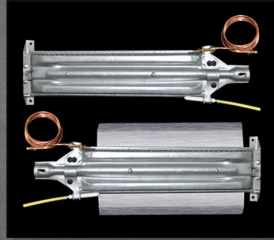

ارجل متحركة

Handles

Knobs

Accessories

Cast iron Top grids

MG
Design Your Life

MG
Design Your Life

TOP GAS HILUX