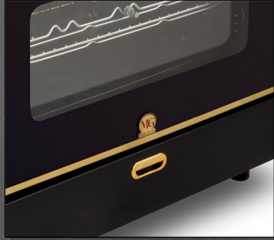

ارجل متحركة

Handles

Knobs

Accessories

Cast iron Top grids

MG
Design Your Life

MG
Design Your Life

TOP GAS HILUX